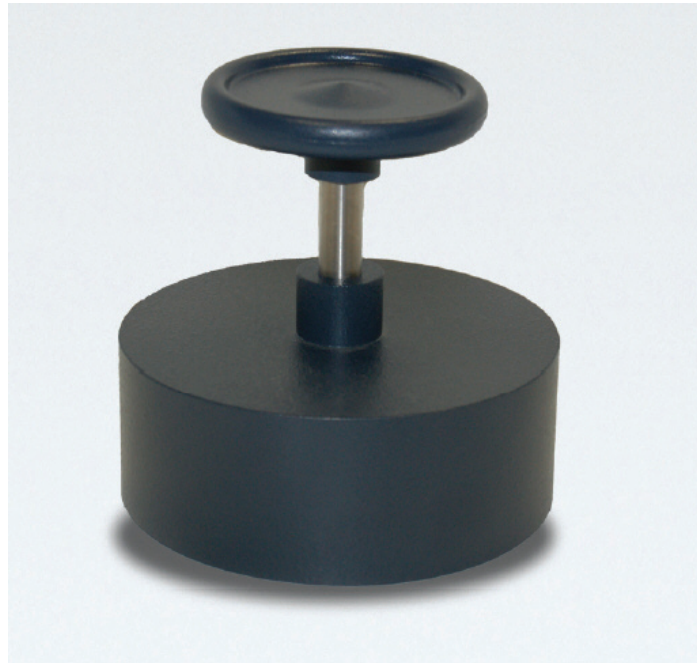

# CIRCULAR SAMPLE CUTTER

### MANUAL SAMPLE CUTTER

We offer a wide line of cutters to accommodate all of your sample preparation requirements for textiles and corrugated board. Circular Cutters are used to create a circular sample normally for weight determination.